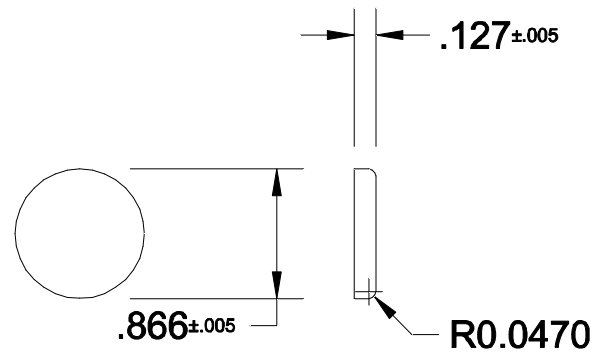

E42P-01-0251

2064

COSMETIC PAN

FELDWARE INC.

250 Ave.W, Brooklyn NY 11223

Unit: Inch	Date: 11/18/05	Drawn by: CF	Code: E42P-01-0251
Material: 28 Gg. Tinplate-SBF			2064