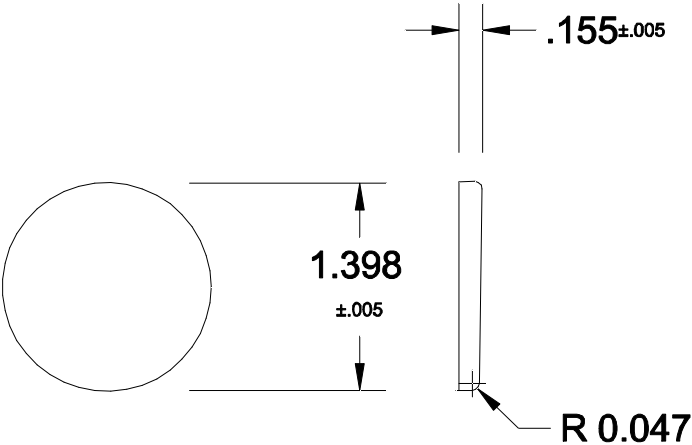

1732

COSMETIC PAN			
FELDWARE INC. 250 Ave.W, Brooklyn NY 11223			
Unit: Inch	Date: 06/28/05	Drawn by: CF	Code:
Material: 28 Gg. Tinfoil			1732