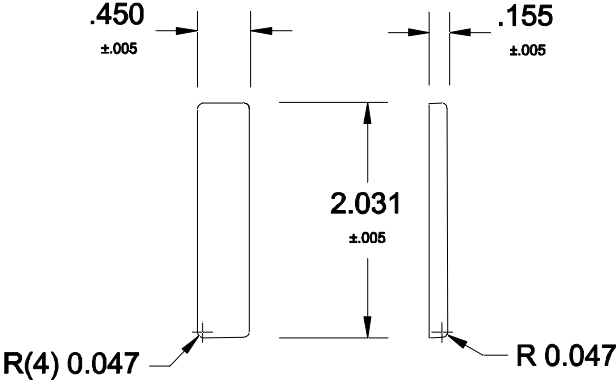

1402

COSMETIC PAN			
FELDWARE INC. 250 Ave.W, Brooklyn NY 11223			
Unit: Inch	Date: 01/30/07	Drawn by: CF	Code:
Material: 28 Gg. Tinplate			1402