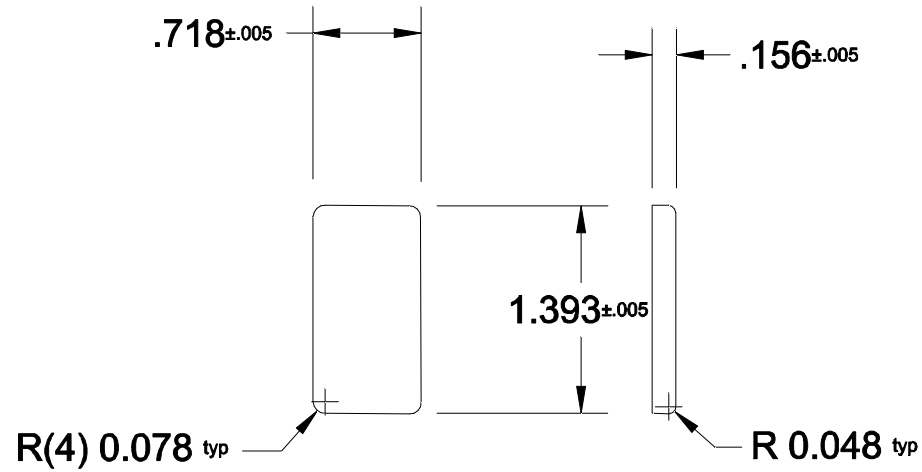

1206

COSMETIC PAN

FELDWARE INC.

250 Ave.W, Brooklyn NY 11223

Unit: Inch	Date: 1/19/06	Drawn by: CF	Code:
Material: 28 Gg. Tinplate or .015 Aluminum			1206