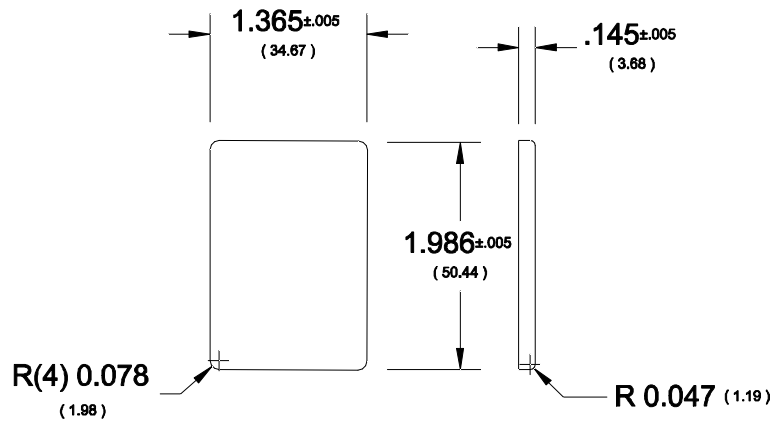

966-00684

1191

**COSMETIC PAN**

**FELDWARE INC.**

250 Ave.W, Brooklyn NY 11223

Unit: <b>Inch</b>	Date: 5/15/06	Drawn by: <b>CF</b>	Code: 966-00684
Material: <b>28 Gg. Tinfoil</b>			<b>1191-145</b>