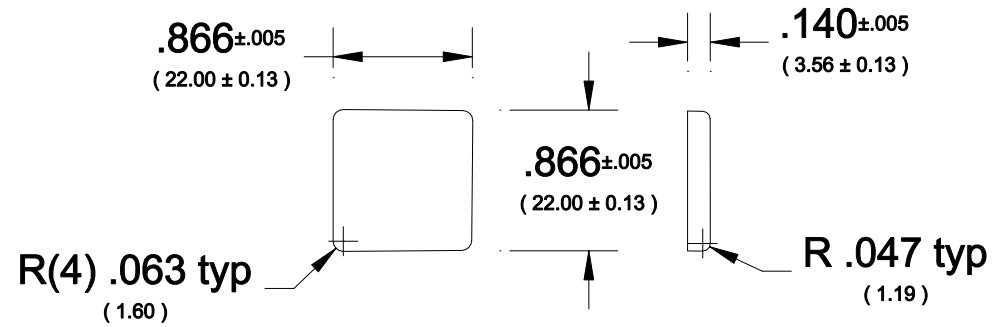

2405

COSMETIC PAN

FELDWARE INC.

250 Ave.W, Brooklyn NY 11223

Unit: Inch

Date: 01/16/18

Drawn by: CF

Code: cc 3484

Material: 28 Gg. Tinplate

2405