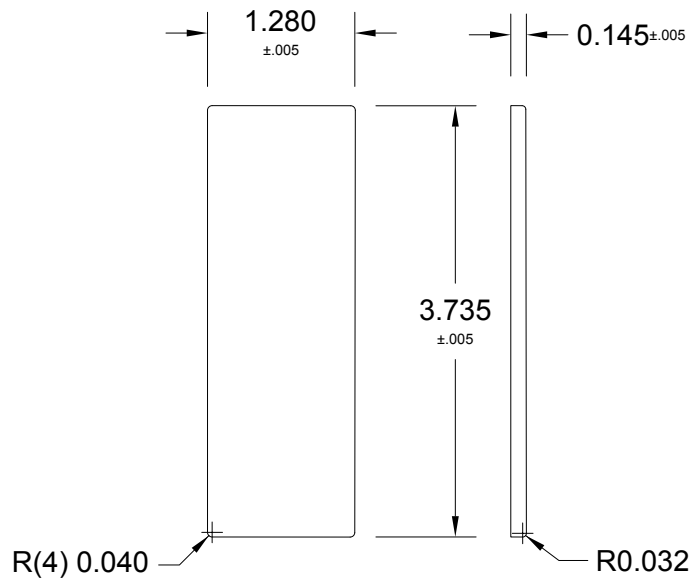

2316

COSMETIC PAN

FELDWARE INC.

250 Ave.W, Brooklyn NY 11223

Unit: Inch	Date: 03/05/14	Drawn by: CF	Code: xx
------------	----------------	--------------	----------

Material: 28 Gg. Tinplate

2316