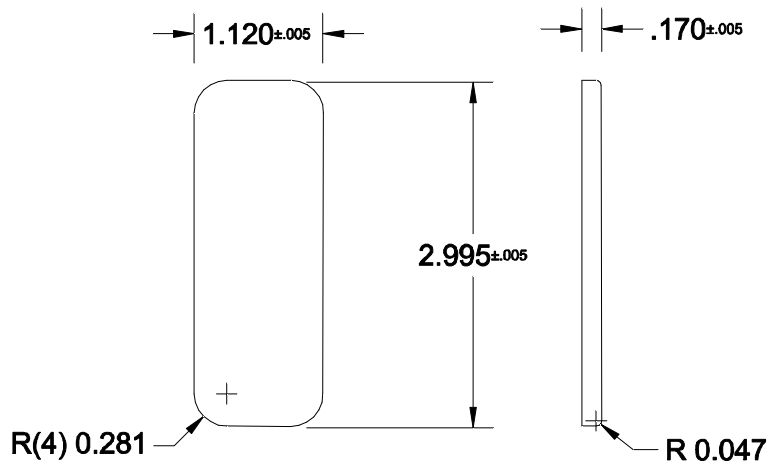

XX

1086

COSMETIC PAN

FELDWARE INC.

250 Ave.W, Brooklyn NY 11223

Unit: Inch	Date: 11/17/09	Drawn by: CF	Code: xx
---------------	-------------------	-----------------	----------

Material: 28 Gg. Tinplate

1086