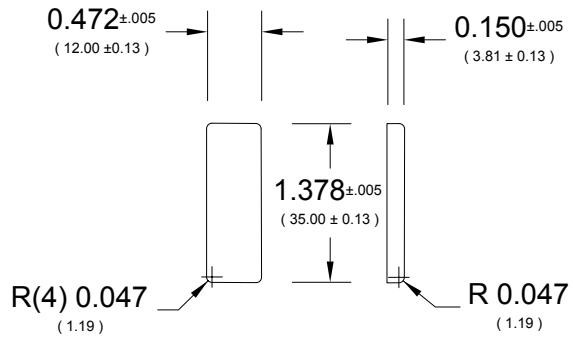

2278

COSMETIC PAN

FELDWARE INC.

250 Ave.W, Brooklyn NY 11223

Unit: Inch (mm)	Date: 1/11/13	Drawn by: CF	Code: xx
--------------------	------------------	-----------------	----------

Material: 28 Gg. Tinplate