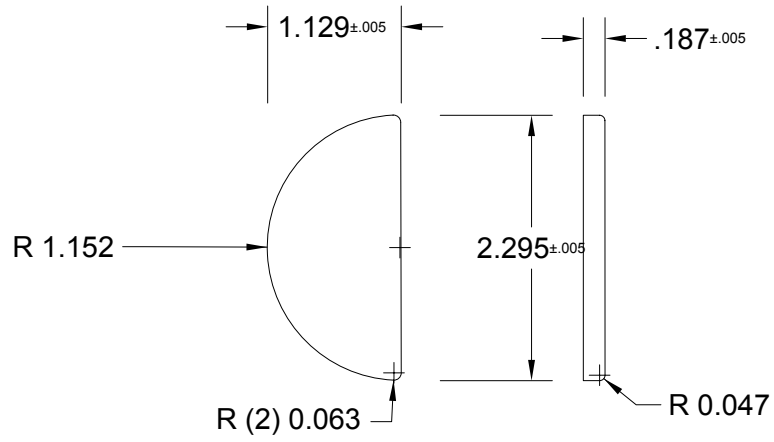

H321-01-0251

1812

COSMETIC PAN

FELDWARE INC.

250 Ave.W, Brooklyn NY 11223

Unit: Inch	Date: 1/30/12	Drawn by: CF	Code: H321-01-0251
Material: 28 Gg. Tinplate-SBF			1812