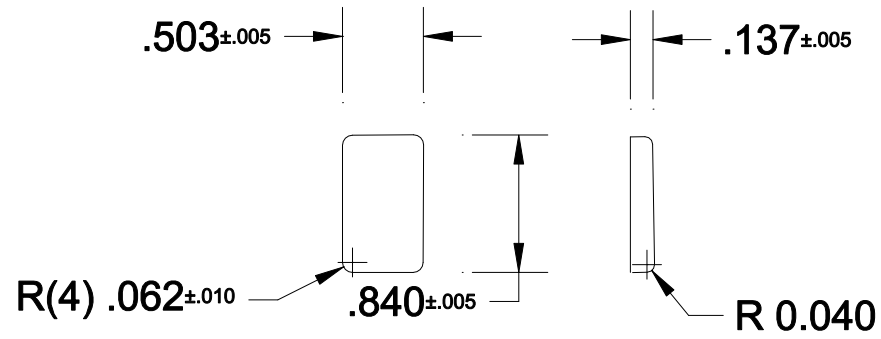

XX

1779.137

**COSMETIC PAN**

**FELDWARE INC.**

250 Ave.W, Brooklyn NY 11223

Unit: Inch

Date:  
10/02/14

Drawn by:  
**CF**

Code: xx

Material: **.015 Aluminum**

**1779.137**