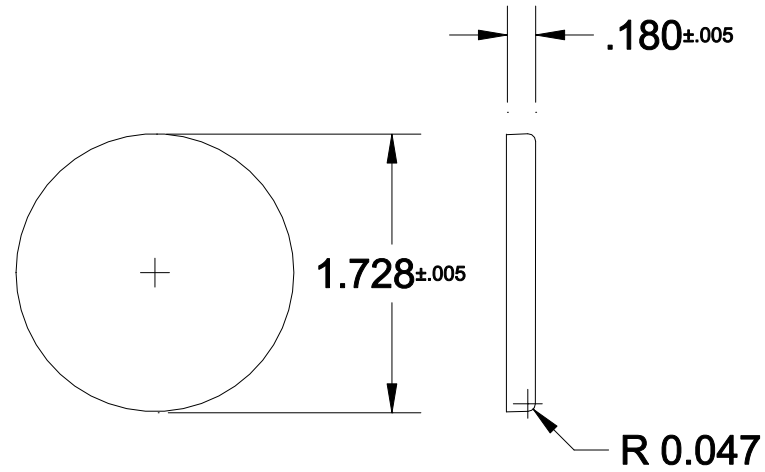

M220

1757-1

COSMETIC PAN

FELDWARE INC.

250 Ave.W, Brooklyn NY 11223

Unit: Inch

Date:
10/24/14

Drawn by:
CF

Code: M220

Material: .015 Aluminum

1757-1