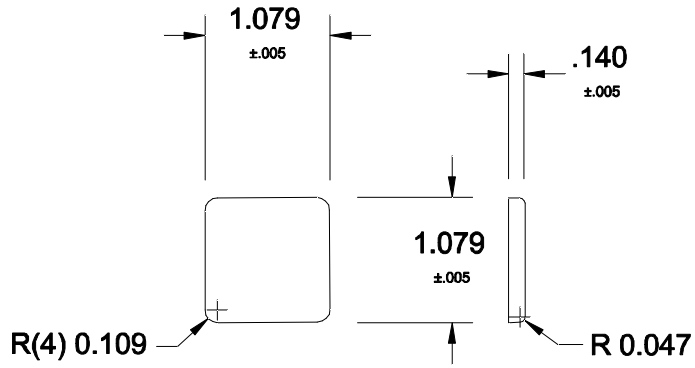

966-51140

1747

COSMETIC PAN

FELDWARE INC.

250 Ave.W, Brooklyn NY 11223

Unit: Inch	Date: xx	Drawn by: CF	Code: 966-51140
Material: XX			1747-140