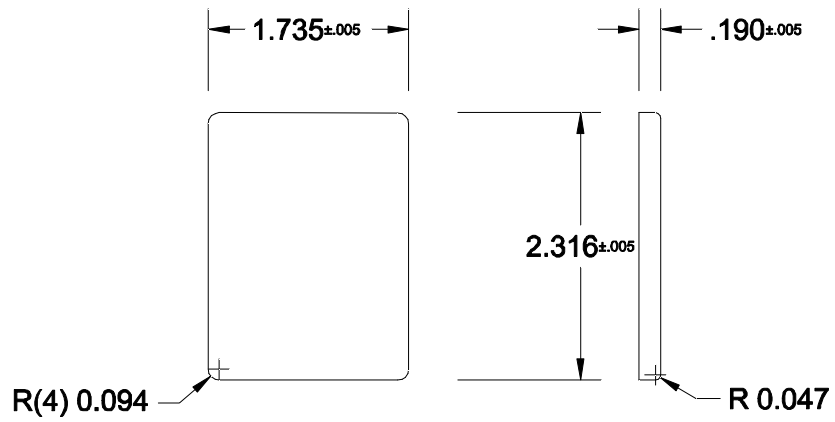

9161-00-0330

1727

COSMETIC PAN

FELDFWARE INC.

250 Ave.W, Brooklyn NY 11223

Unit: Inch	Date: 6/17/08	Drawn by: CF	Code: 9161-00-0330
Material: 28 Gg. Tinplate-SBF			1727