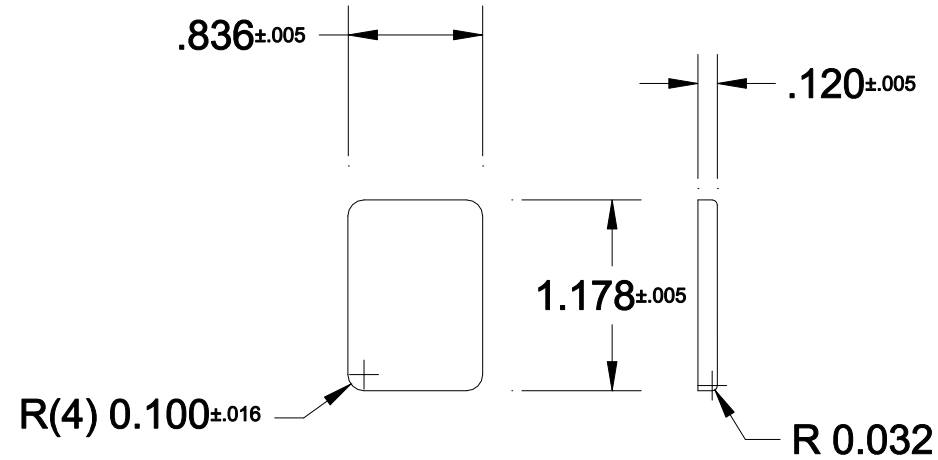

E3G8-01-0252

1725

COSMETIC PAN

FELDWARE INC.

250 Ave.W, Brooklyn NY 11223

Unit: Inch

Date:
01/07/05

Drawn by:
CF

Code: E3G8

Material: 28 Gg. Tinplate-SBF

1725