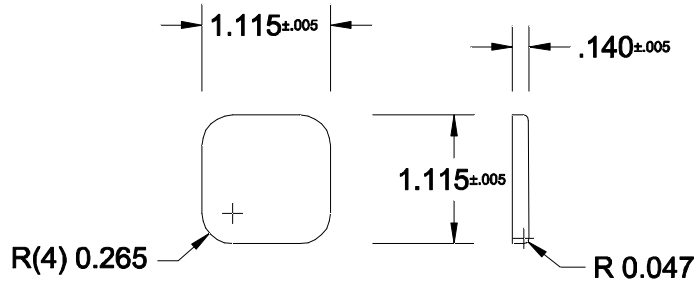

1695

COSMETIC PAN			
FELDWARE INC. 250 Ave.W, Brooklyn NY 11223			
Unit: Inch	Date: 7/07/09	Drawn by: CF	Code: xx
Material: 28 Gg. Tinfoil			1695