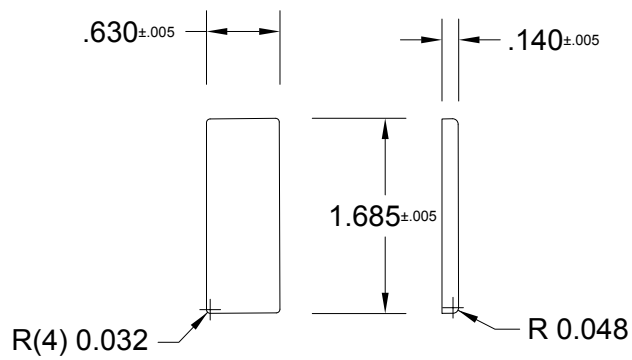

1651

COSMETIC PAN

FELDWARE INC.  
250 Ave.W, Brooklyn NY 11223

Unit: Inch	Date: 5/09/12	Drawn by: CF	Code: xx
---------------	------------------	-----------------	----------

Material: 28 Gg. Tinfoil

1651