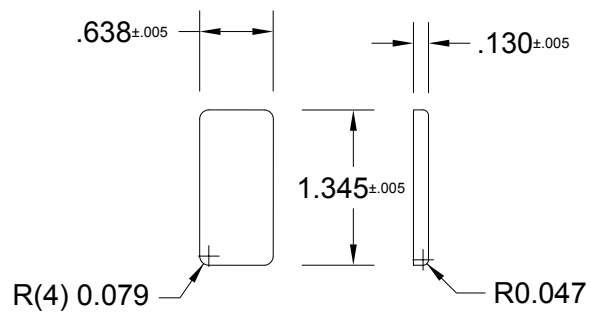

1649

COSMETIC PAN

FELDWARE INC.  
250 Ave.W, Brooklyn NY 11223

Unit: Inch	Date: 3/19/12	Drawn by: CF	Code: xx
---------------	------------------	-----------------	----------

Material: 28 Gg. Tinfoil

1649