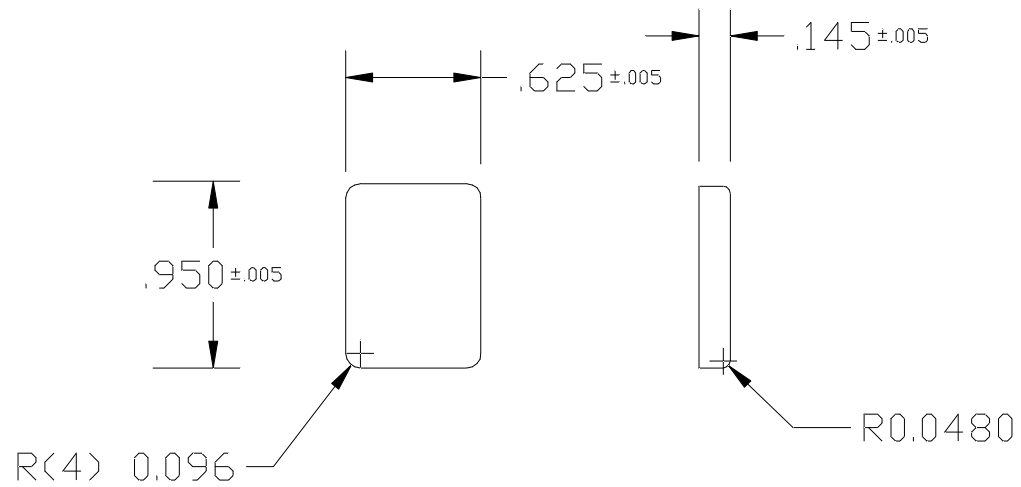

E 439-01-0251

1647

COSMETIC PAN			
FELDWARE INC. 250 Ave.W, Brooklyn NY 11223			
Scale: FULL	Date: 12/21/05	Drawn by: CF	Code: E439-01-0251
Material: 28 Gg. Tinplate-SBF			1647