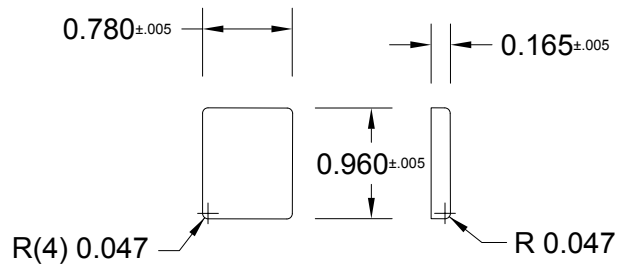

ECAT-01-0251

1646

COSMETIC PAN

FELDFWARE INC.

250 Ave.W, Brooklyn NY 11223

Unit: Inch	Date: 10/08/13	Drawn by: CF	Code: ECAT
------------	----------------	--------------	------------

Material: 28 Gg. Tinplate-SBF