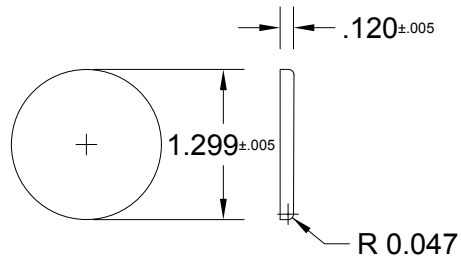

xx

1642

COSMETIC PAN

FELDFWARE INC.

250 Ave.W, Brooklyn NY 11223

Unit:	Date:	Drawn by:	Code: xx
-------	-------	-----------	----------

Inch

5/25/12

CF

Material:	.015 Aluminum
-----------	---------------

1642

7WFF 01 0251

1642

COSMETIC PAN

FELDWARE INC.

250 Ave.W, Brooklyn NY 11223

Unit: Inch	Date: 7/17/12	Drawn by: CF	Code: 7WFF
---------------	------------------	-----------------	------------

Material: .015 Aluminum

1642