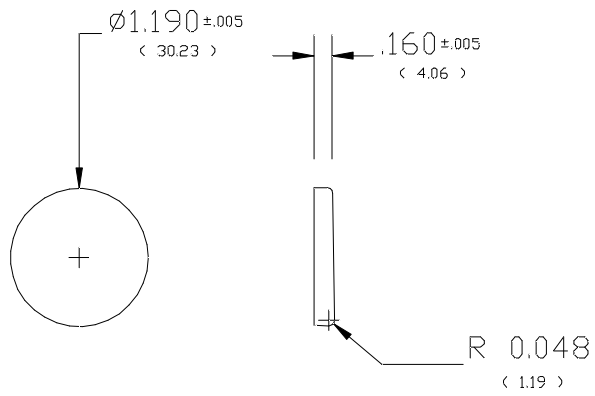

966-90003

1640-160

COSMETIC PAN			
FELDWARE INC. 250 Ave.W, Brooklyn NY 11223			
Unit: Inch	Date: 02/18/05	Drawn by: CF	Code: 966-90003
Material: xxxxxx			1640-160