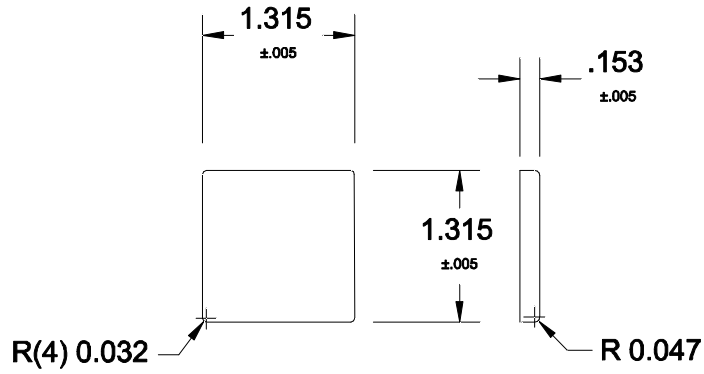

XX

1633

COSMETIC PAN

FELDWARE INC.
250 Ave.W, Brooklyn NY 11223

Unit: Inch	Date: 05/29/07	Drawn by: CF	Code: xx
---------------	-------------------	-----------------	----------

Material: 28 Gg. Tinplate-SBF