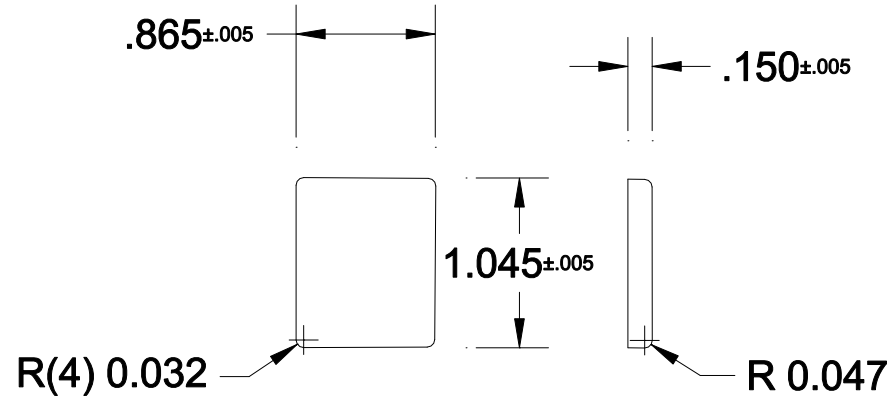

EFK4-01-0251

1628

COSMETIC PAN

FELDWARE INC.

250 Ave.W, Brooklyn NY 11223

Unit: Inch

Date:
8/13/15

Drawn by:
CF

Code: EFK4

Material: 28 Gg. Tinplate-SBF

1628