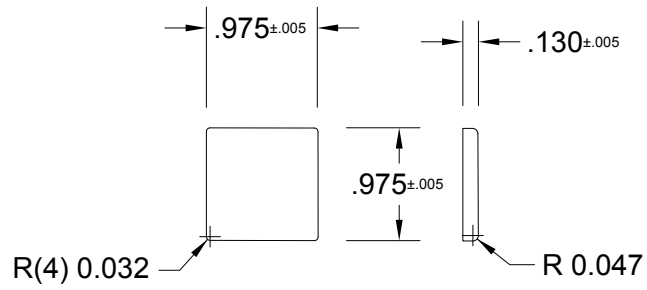

E7AN-01-0251

1619

COSMETIC PAN

FELDWARE INC.

250 Ave.W, Brooklyn NY 11223

Unit: Inch	Date: 10/18/10	Drawn by: CF	Code: E7AN-01-0251
Material: 28 Gg. Tinplate-SBF			1619