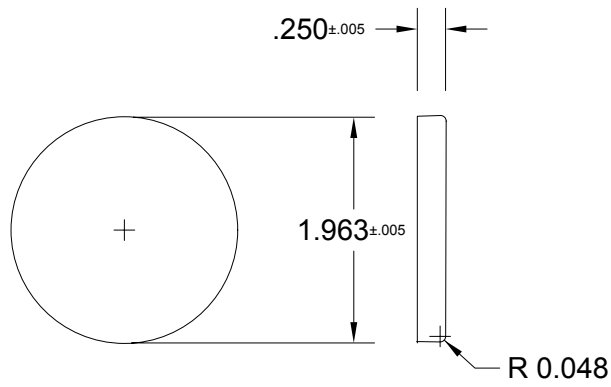

XX

1614

COSMETIC PAN

FELDWARE INC.

250 Ave.W, Brooklyn NY 11223

Unit: Inch	Date: 05/11/10	Drawn by: CF	Code: xx
---------------	-------------------	-----------------	----------

Material: .015 Aluminum

1614