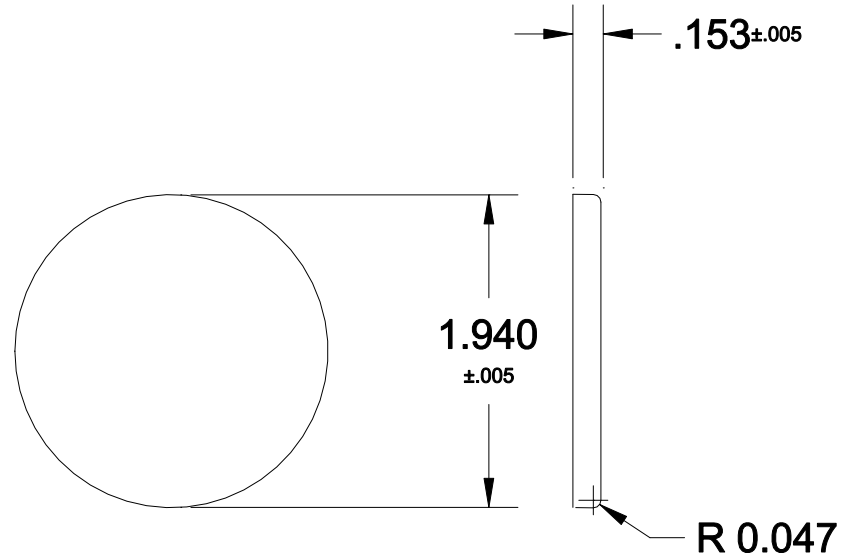

1612

COSMETIC PAN

FELDWARE INC.

250 Ave.W, Brooklyn NY 11223

Unit:

Inch

Date:

11/30/15

Drawn by:

CF

Code:

Material:

28 Gg. Tinplate or .015 Aluminum

1612