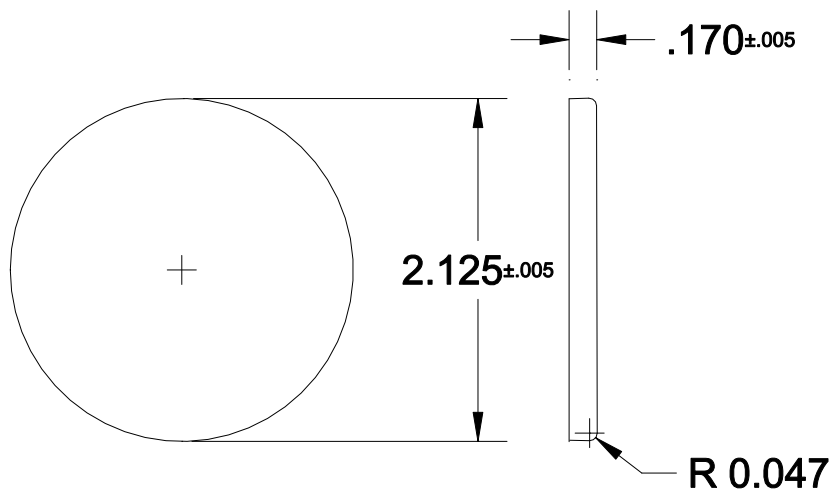

1600

COSMETIC PAN

FELDWARE INC.  
250 Ave.W, Brooklyn NY 11223

Unit: Inch

Date:  
2/04/15

Drawn by:  
CF

Code: xx

Material: .015 Aluminum