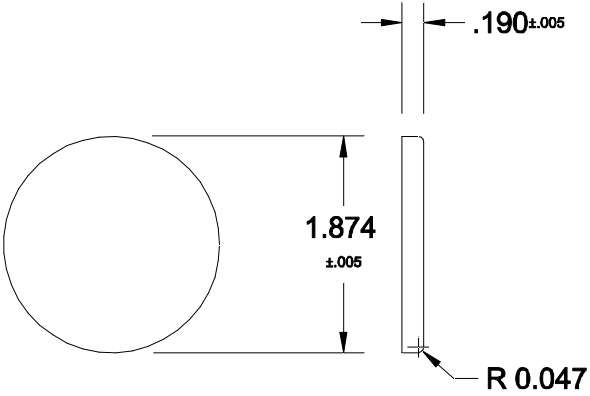

1572

COSMETIC PAN

FELDWARE INC.
250 Ave.W, Brooklyn NY 11223

Unit: Inch	Date: 5/18/06	Drawn by: CF	Code:
---------------	------------------	-----------------	-------

Material: 28 Gg. Tinplate

1572