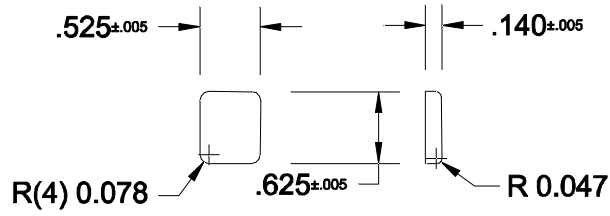

XX

1568

COSMETIC PAN

FELDWARE INC.

250 Ave.W, Brooklyn NY 11223

Unit: Inch	Date: 9/18/09	Drawn by: CF	Code: xx
---------------	------------------	-----------------	----------

Material: 28 Gg. Tinplate- SBF

1568