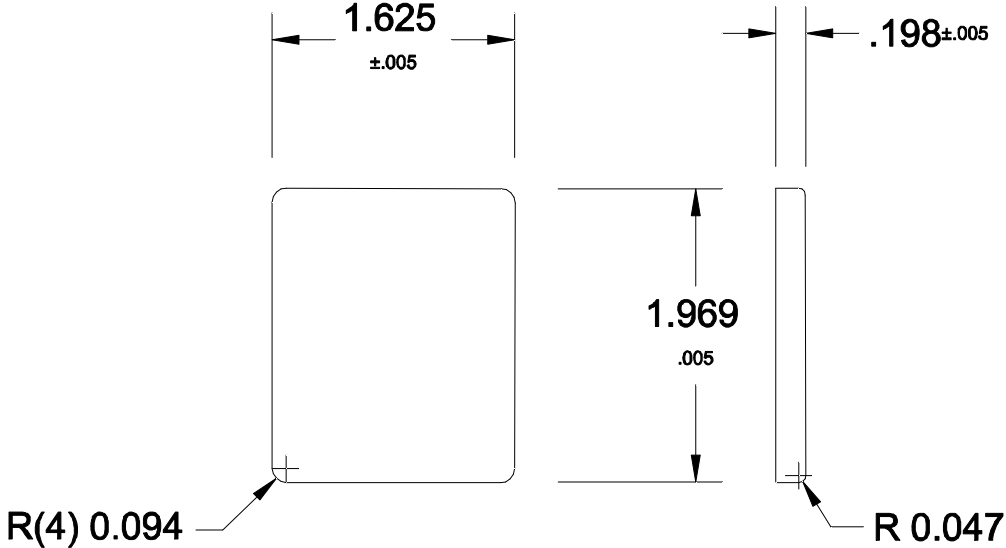

1565

COSMETIC PAN			
FELDWARE INC. 250 Ave.W, Brooklyn NY 11223			
Unit: Inch	Date: 7/21/2005	Drawn by: CF	Code:
Material: .015 Aluminum or 28 Gg.Tinplate			1565