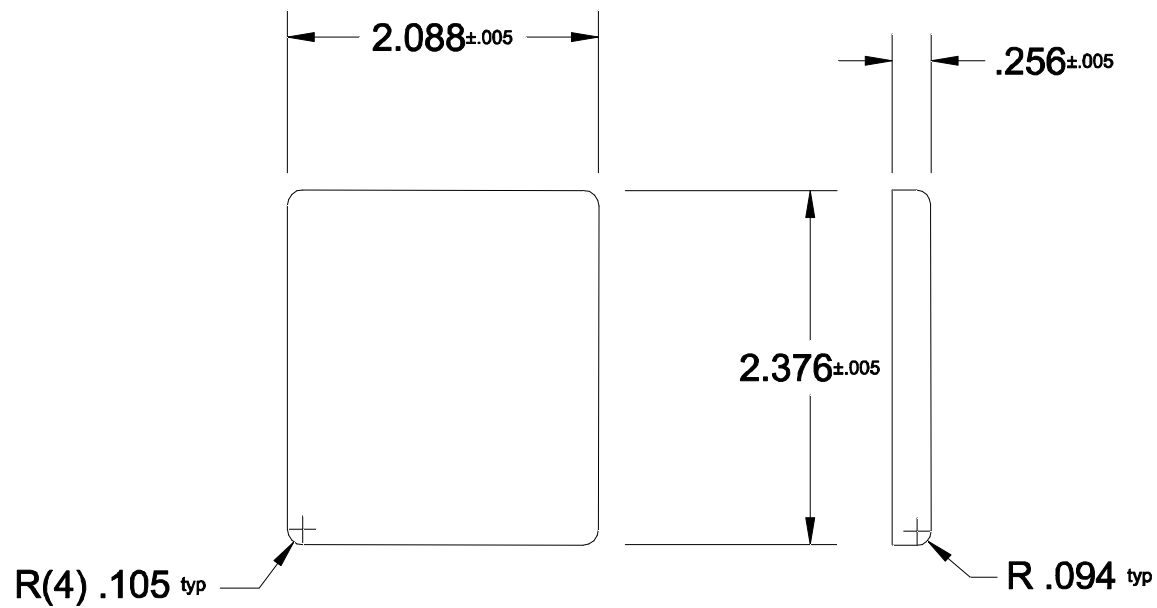

1544

COSMETIC PAN

FELDWARE INC.

250 Ave.W, Brooklyn NY 11223

Unit: Inch	Date: 01/13/06	Drawn by: CF	Code:
Material: .015 Aluminum			1544