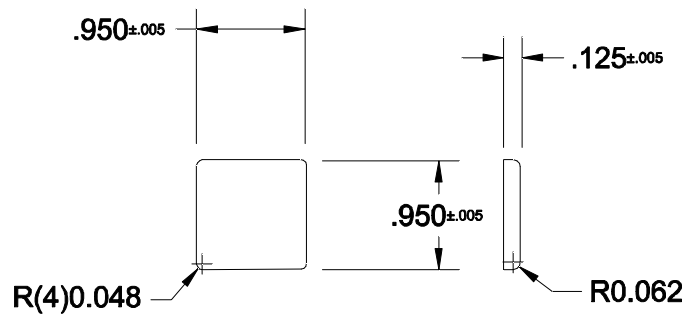

1527

COSMETIC PAN

FELDFWARE INC.
250 Ave.W, Brooklyn NY 11223

Unit: Inch	Date: 9/11/06	Drawn by: CF	Code:
Material: 28 Gg. Tinplate			1527