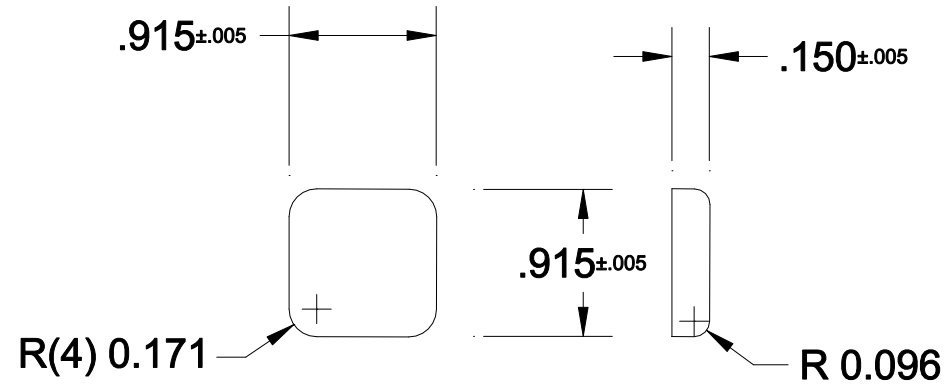

EYE SHADOW

1512v

COSMETIC PAN

FELDWARE INC.

250 Ave.W, Brooklyn NY 11223

Unit:

Inch

Date:

01/28/09

Drawn by:

CF

Code: EYE SHADOW

Material:

28 Gg. Tinplate

1512v