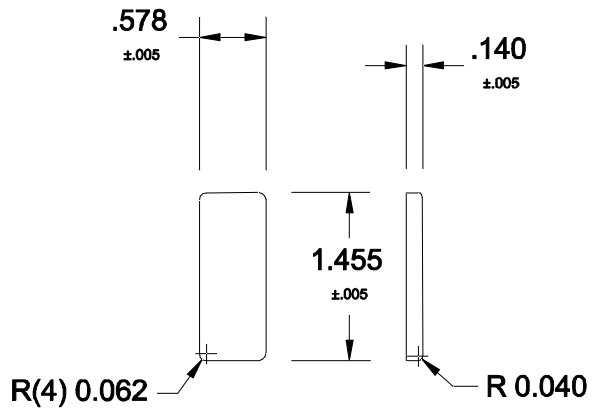

NC

1509

COSMETIC PAN

FELDWARE INC.
250 Ave.W, Brooklyn NY 11223

| | | | |
|---------------|-------------------|-----------------|----------|
| Unit: Inch | Date: 02/06/07 | Drawn by: CF | Code: NC |
|---------------|-------------------|-----------------|----------|

Material: 28 Gg. Tinplate

1509