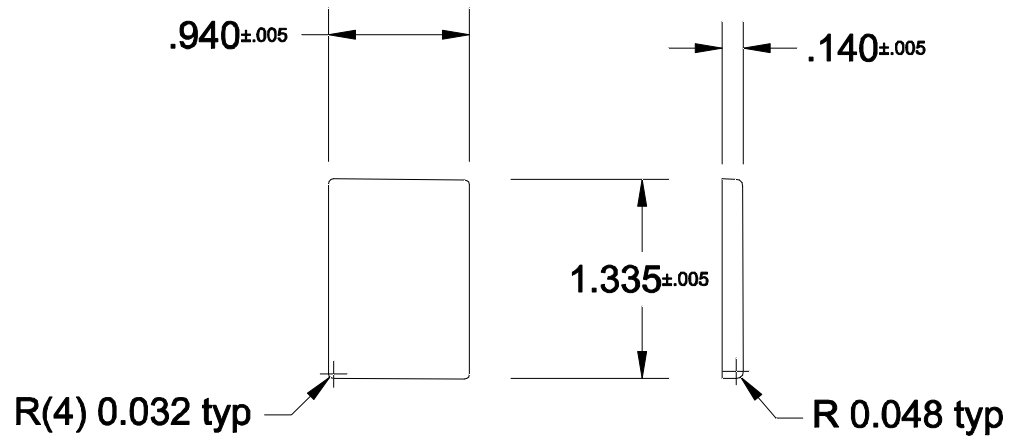

1508

COSMETIC PAN

FELDWARE INC.

250 Ave.W, Brooklyn NY 11223

Unit: Inch	Date: 01/17/06	Drawn by: CF	Code:
Material: 28 Gg. Tinplate			1508