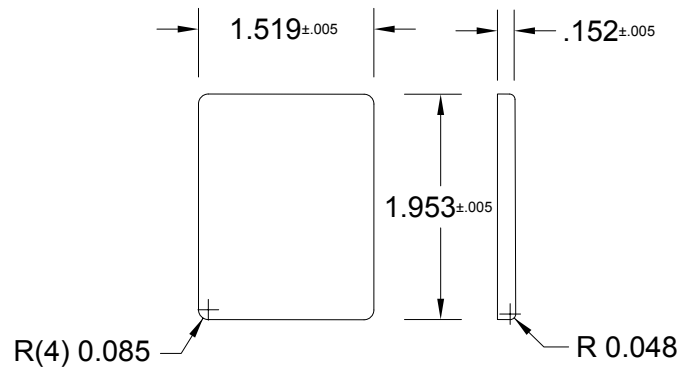

1500

COSMETIC PAN

FELDWARE INC.

250 Ave.W, Brooklyn NY 11223

Unit: Inch	Date: 8/01/12	Drawn by: CF	Code:
Material: 28 Gg. Tinplate			1500