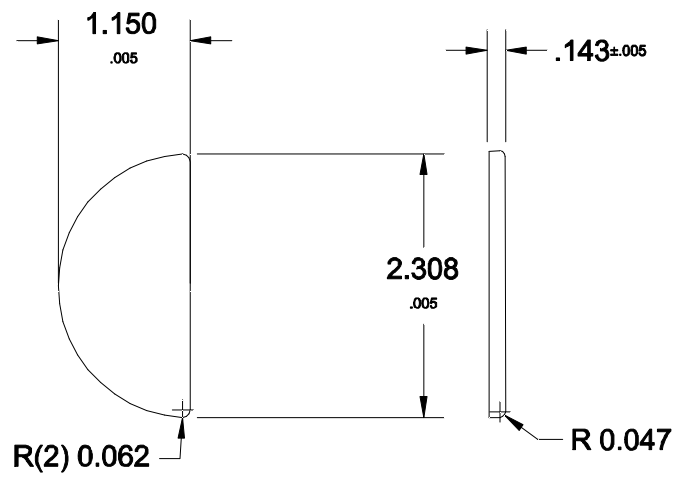

S1T7-01-0251

1488

COSMETIC PAN

FELDWARE INC.

250 Ave.W, Brooklyn NY 11223

Unit: Inch	Date: 04/17/06	Drawn by: CF	Code: S1T7-01-0251
Material: 28 Gg. Tinplate-SBF			1488