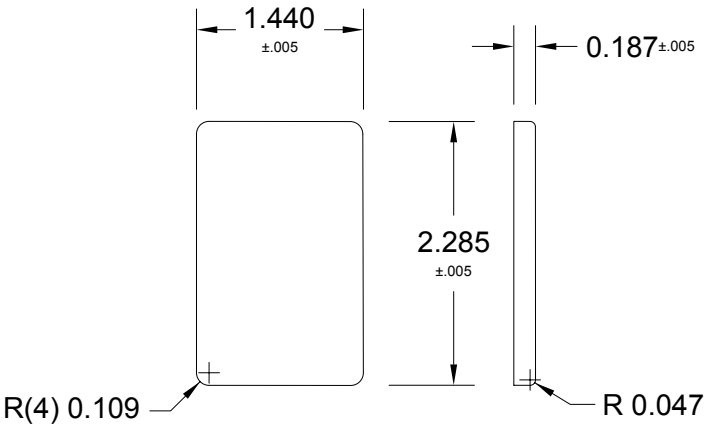

1472

COSMETIC PAN			
FELDWARE INC. 250 Ave.W, Brooklyn NY 11223			
Unit: Inch	Date: 9/18/12	Drawn by: CF	Code: xx
Material: 28 Gg. Tinplate			1472