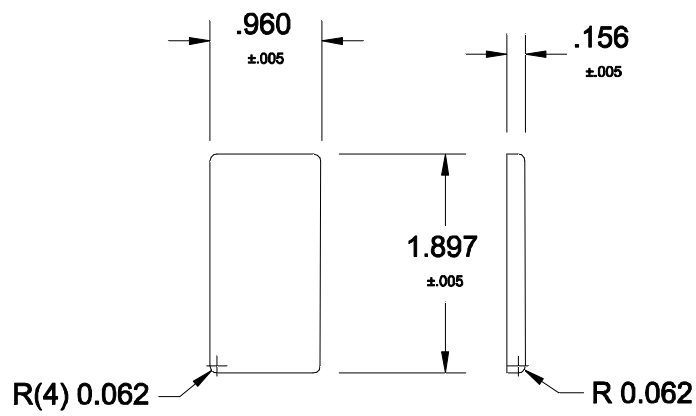

1433

COSMETIC PAN

FELDWARE INC.  
250 Ave.W, Brooklyn NY 11223

Unit: Inch	Date: 07/14/06	Drawn by: CF	Code:
Material: .015 Aluminum			1433