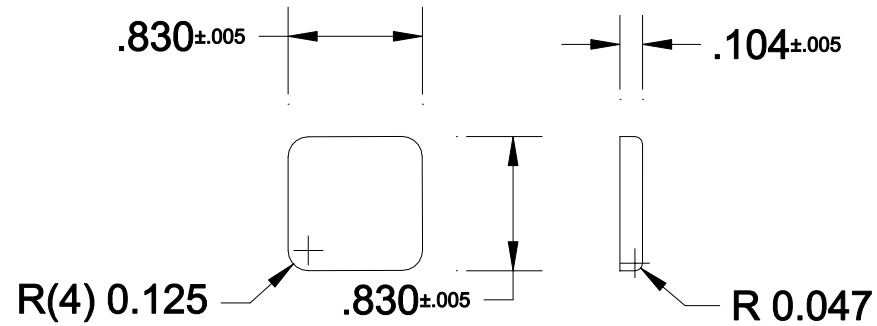

1426

COSMETIC PAN

FELDWARE INC.

250 Ave.W, Brooklyn NY 11223

Unit: Inch

Date: 8/08/14

Drawn by: CF

Code: xx

Material: 28 Gg. Tinplate

1426