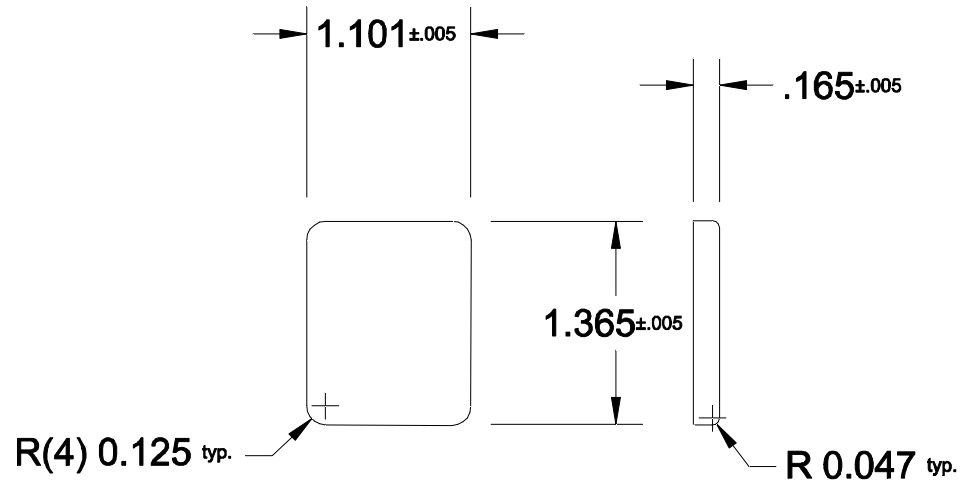

1415

COSMETIC PAN

FELDWARE INC.

250 Ave.W, Brooklyn NY 11223

Unit: Inch	Date: 1/19/06	Drawn by: CF	Code:
Material: 28 Gg. Tinplate			1415