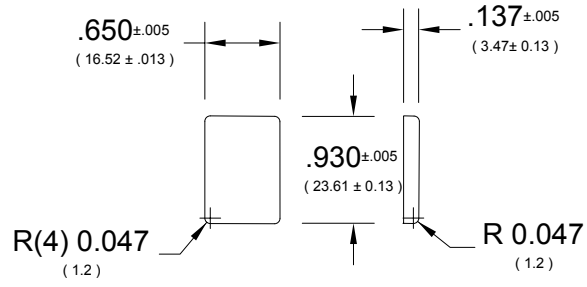

7PWK-01-0251

1412

COSMETIC PAN

FELDFWARE INC.

250 Ave.W, Brooklyn NY 11223

Unit: Inch (mm)	Date: 12/01/11	Drawn by: CF	Code: 7PWK-01-0251
Material: 28 Gg. Tinfoil-SBF			1412