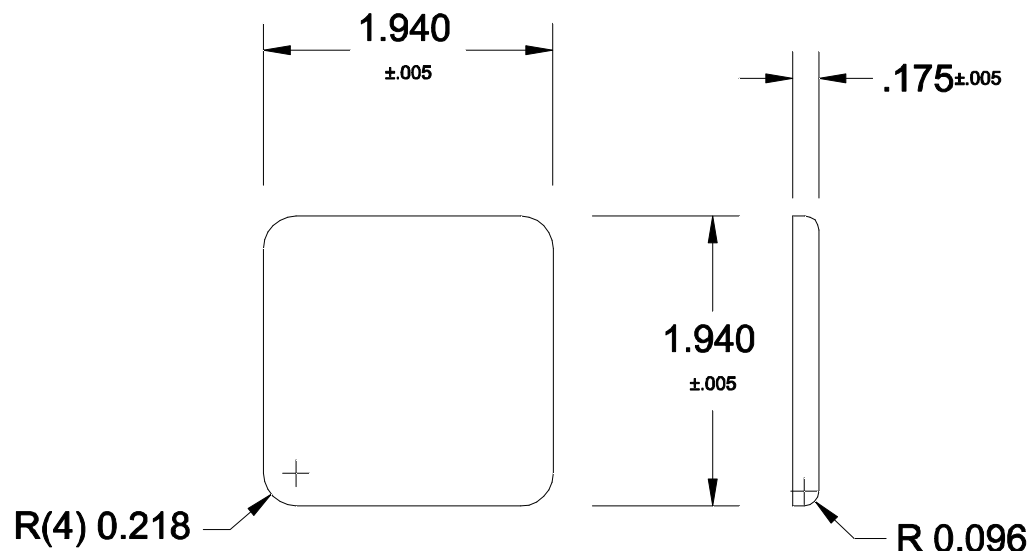

1409

COSMETIC PAN

FELDWARE INC.

250 Ave.W, Brooklyn NY 11223

Unit:

Inch

Date:

11/01/05

Drawn by:

CF

Code:

Material:

28 Gg. Tinplate

1409