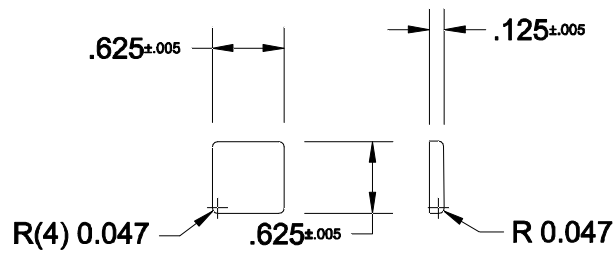

W169-01-0251

1408

COSMETIC PAN

FELDWARE INC.
250 Ave.W, Brooklyn NY 11223

Unit: Inch	Date: 09/27/07	Drawn by: CF	Code: xx
---------------	-------------------	-----------------	----------

Material: 28 Gg. Tinfoil-SBF