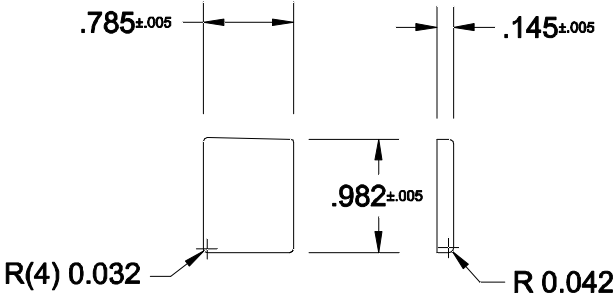

1384

<b>COSMETIC PAN</b>			
<b>FELDWARE INC.</b> 250 Ave.W, Brooklyn NY 11223			
Unit: Inch	Date: 06/08/07	Drawn by: CF	Code:
Material: 28 Gg. Tinfoil			<b>1384</b>