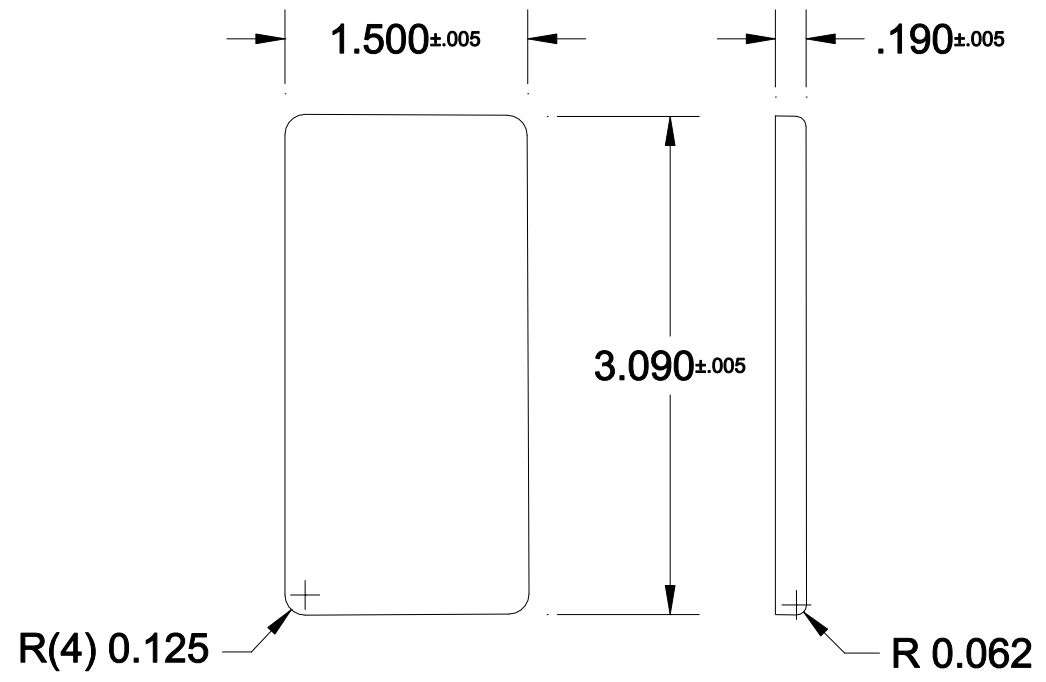

1383

COSMETIC PAN

FELDWARE INC.

250 Ave.W, Brooklyn NY 11223

Unit: Inch	Date: 9/05/14	Drawn by: CF	Code: xx
Material: 28 Gg. Tinplate			1383