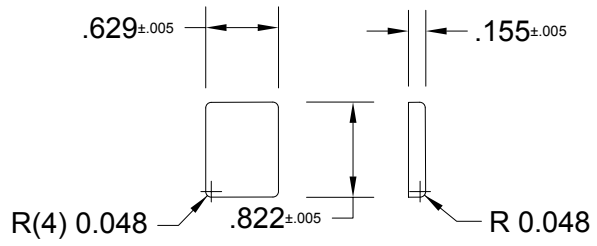

E6W1-01-0251

1378

COSMETIC PAN

FELDWARE INC.

250 Ave.W, Brooklyn NY 11223

Unit: Inch	Date: 04/12/10	Drawn by: CF	Code: E6W1-01-0251
Material: 28 Gg. Tinfoil-SBF			1378