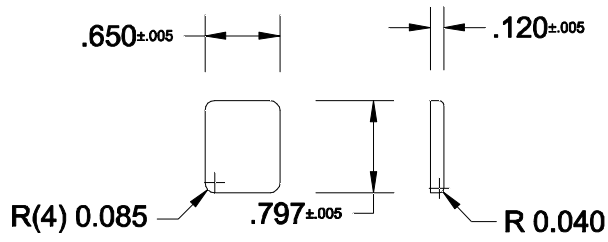

FACE KIT

1370v

COSMETIC PAN

FELDWARE INC.

250 Ave.W, Brooklyn NY 11223

Unit: Inch	Date: 01/16/09	Drawn by: CF	Code: FACE KIT
Material: 28 Gg. Tinplate Or .015 Aluminum			1370v