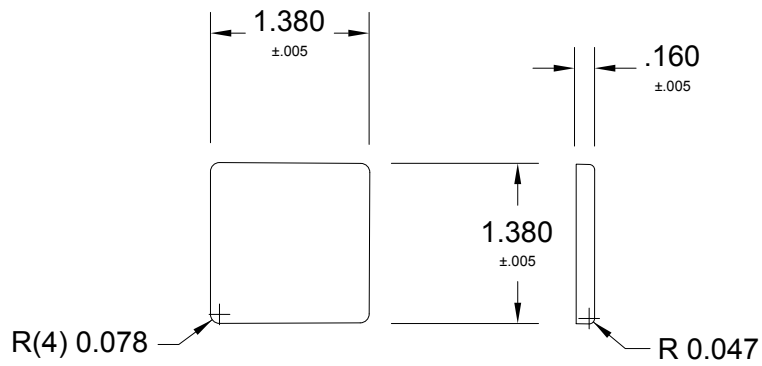

1362-160

COSMETIC PAN

FELDFWARE INC.

250 Ave.W, Brooklyn NY 11223

Unit: Inch	Date: 05/15/06	Drawn by: CF	Code:
Material: 28 Gg. Tinfoil			1362-160